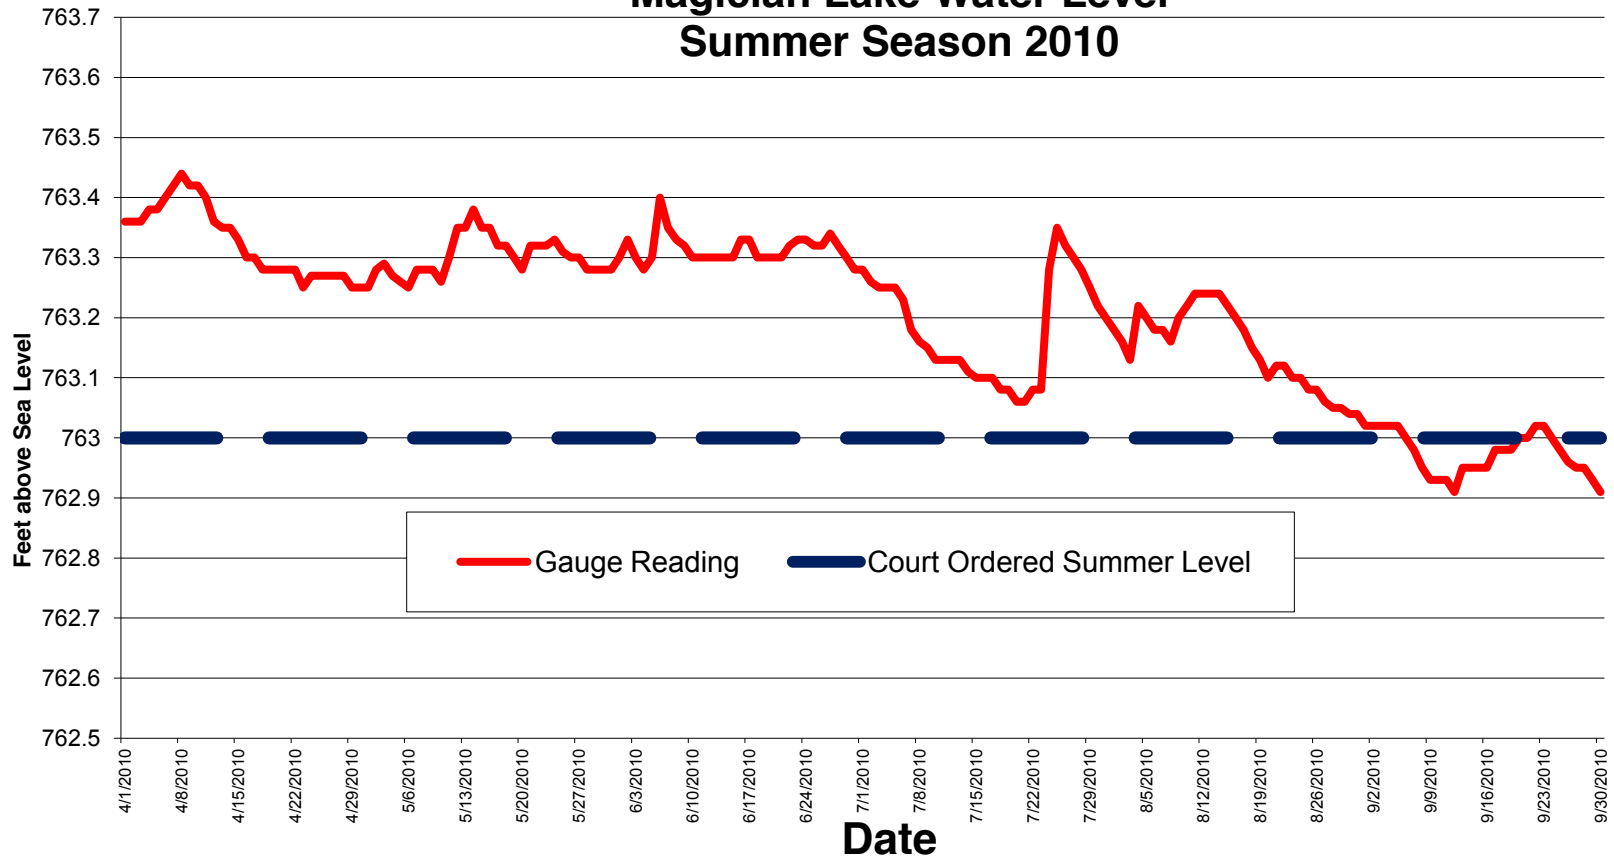

Magician Lake Water Level Summer Season 2010

Summer Season

	Actual Reading	Difference from Summer Level in feet	Difference in inches
Maximum	763.44	0.44	5.28
Minimum	762.91	-0.09	-1.08
Average	763.21	0.21	2.49
Number of Days during the summer season that it was at or below the maximum court ordered level of 763	22	Total unofficial rainfall	27.2